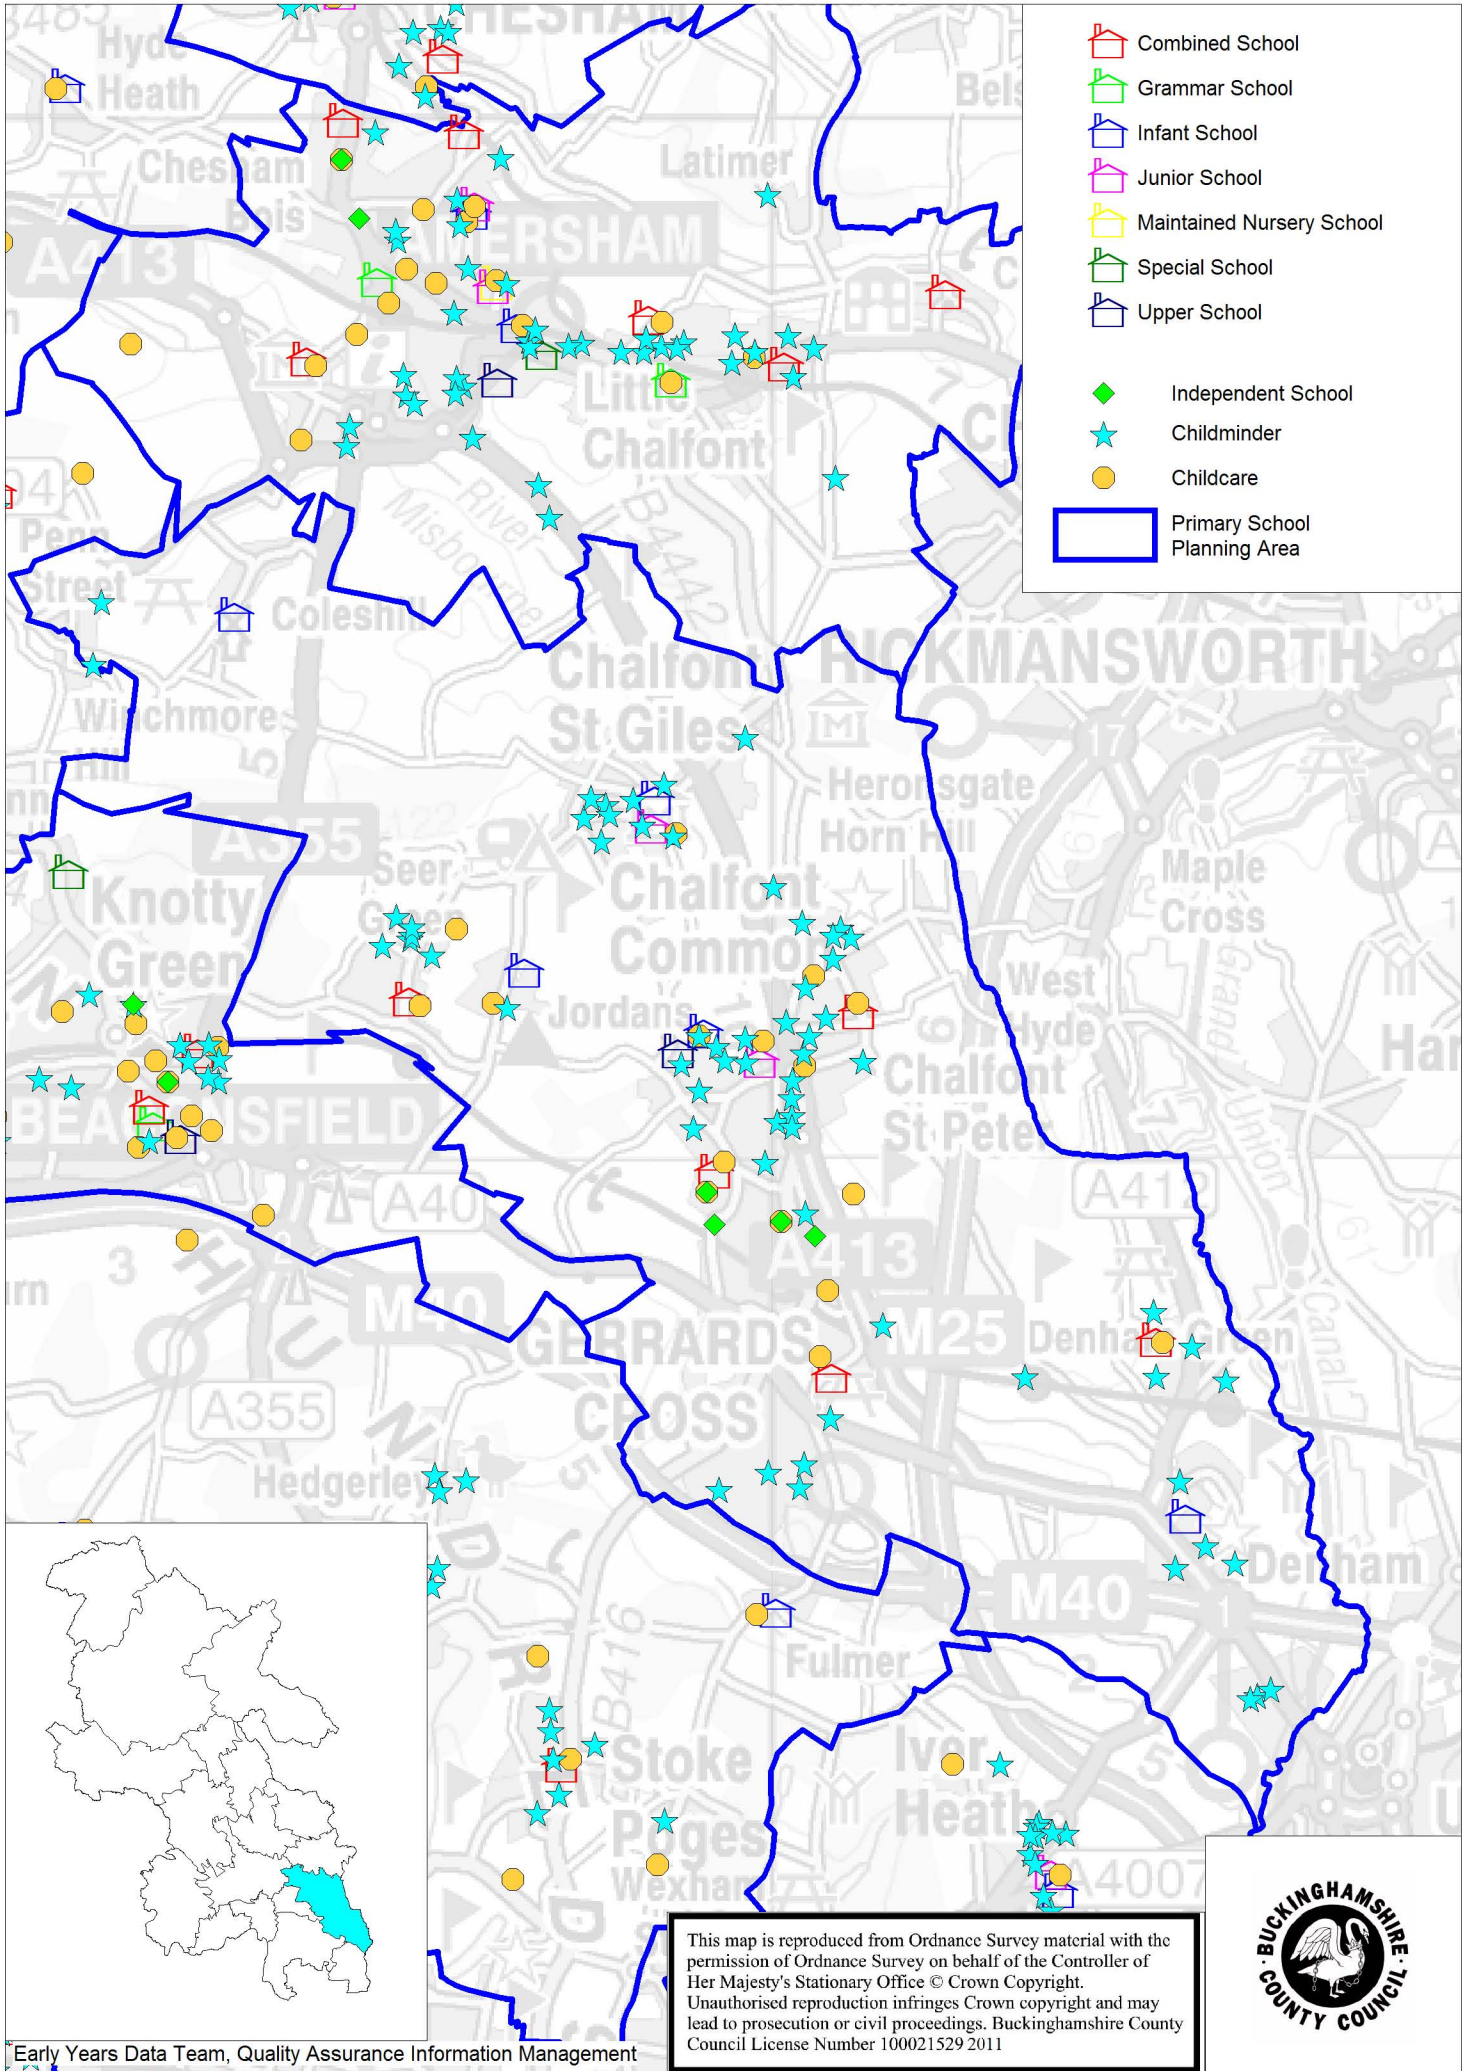

Gerrards Cross and The Chalfonts Primary School

	Buckinghamshire	Planning Area
Child Population		
0-2 year olds	18938	1198
3-4 year olds	12866	920
5-7 year olds	19663	1557
8-11 year olds	27451	2377
12-14 year olds	20936	1737
0-14 year olds	99854	7789
Predicted Demand for Childcare		
3-4 year olds only[^]	12480	892
Childcare Fees per Hour		
Maximum	£26.00	£7.94
Average	£4.66	£5.12
Minimum	£0.45	£2.40
Opening Hours		
Earliest Opening Time	05:00	06:30
Latest Closing Time	22:00	20:00
Longest Day (hours)	16.00	13.50
Shortest Day (hours)	0.33	1.00
Average Day (hours)	8.48	7.91

[^] presuming a take-up rate of 97% to allow for full take up for 4 year olds and less for 3 year olds

	Number of Providers	Registered Places (full time places)
After School Club	4	128
Breakfast Club	3	104
Childminder	68	318
Creche	0	0
Day Nursery	4	184
Holiday Club	2	170
Maintained School	10	445
Nursery Units of Independent Schools	4	199
Pre-School Playgroup	11	311
TOTAL	106	1859

	Buckinghamshire	Planning Area
Predicted Demand for Childcare		
3-4 year olds only[^]	12480	892
Supply of Childcare Places		
3-4 year olds only[^]	13619	785
Gap between Supply and Demand		
3-4 year olds only	1139	-107

[^] presuming a take-up rate of 97% to allow for full take up for 4 year olds and less for 3 year olds

	Buckinghamshire	Planning Area
Number of Places per 100 Children		
0-14 year olds (includes 3-4 year olds)	26	24
3-4 year olds only	106	85

Information and Advice for Parents, Carers, Children and Young People

Buckinghamshire Family Information Service (BFIS) provides confidential, impartial and up-to-date information and guidance on a wide range of topics of interest to parents, prospective parents, children and young people from 0 to 20 years. This can include information on childcare, early education, play and leisure activities, parenting courses, financial support, training and careers in childcare and setting up childcare businesses. BFIS can help parents match their needs to provision available to help them access the most appropriate and affordable childcare.

For more information call 0845 688 4944 or email familyinfo@buckscc.gov.uk

Gerrards Cross and The Chalfonts Primary School Planning Area