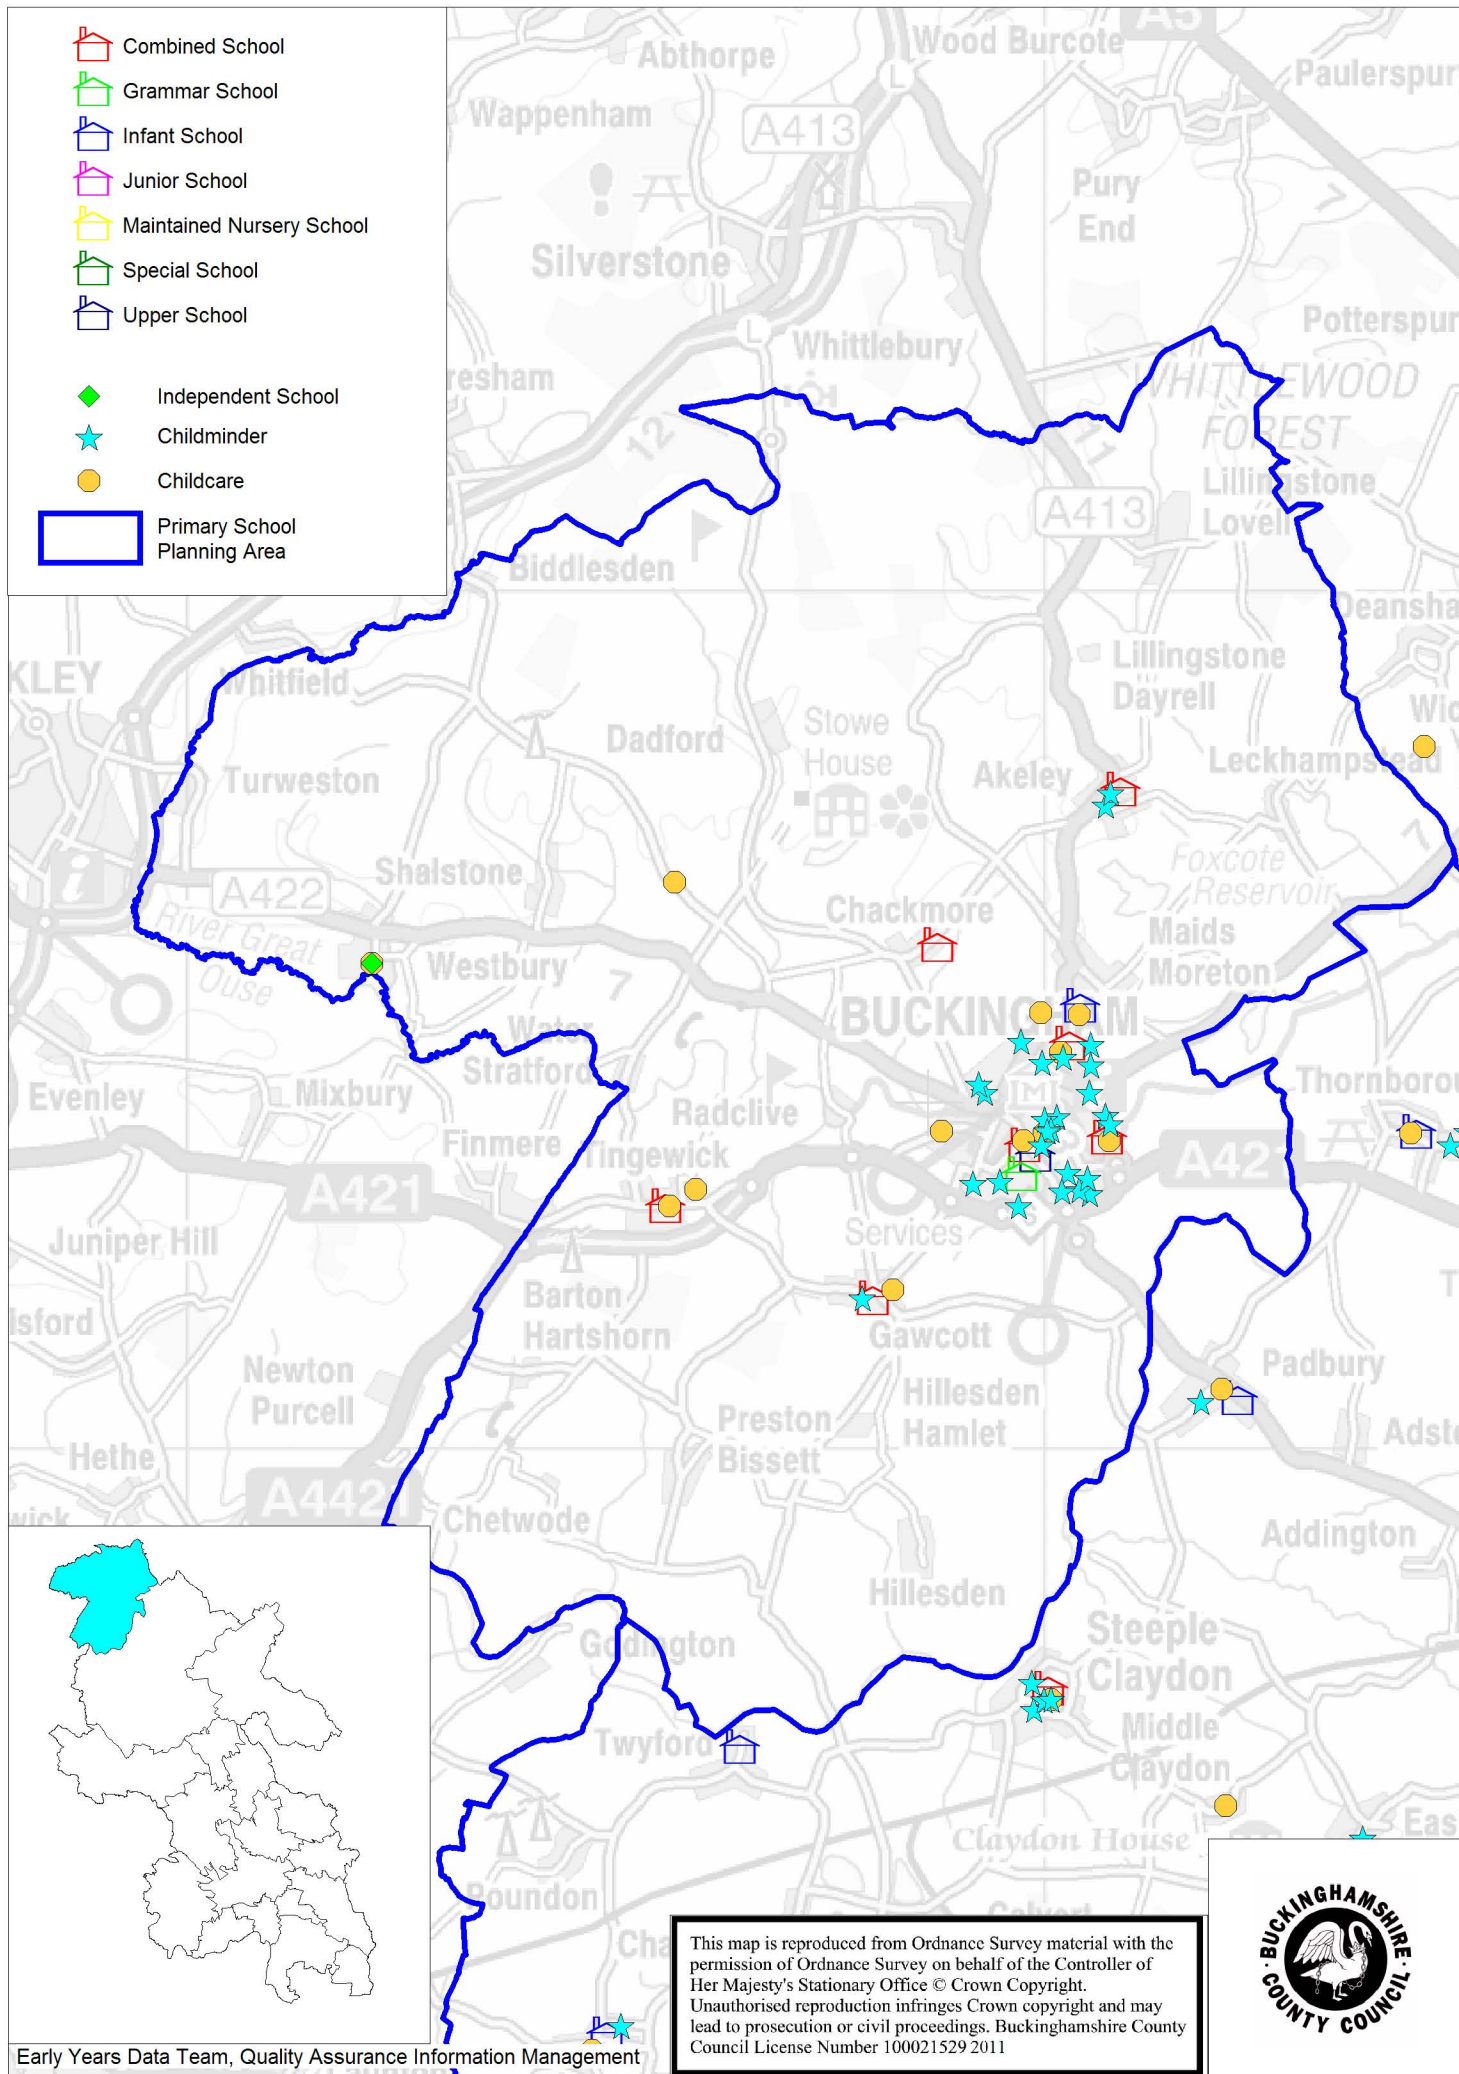

Buckingham Primary School Planning Area

This map is reproduced from Ordnance Survey material with the permission of Ordnance Survey on behalf of the Controller of Her Majesty's Stationary Office © Crown Copyright. Unauthorised reproduction infringes Crown copyright and may lead to prosecution or civil proceedings. Buckinghamshire County Council License Number 100021529 2011