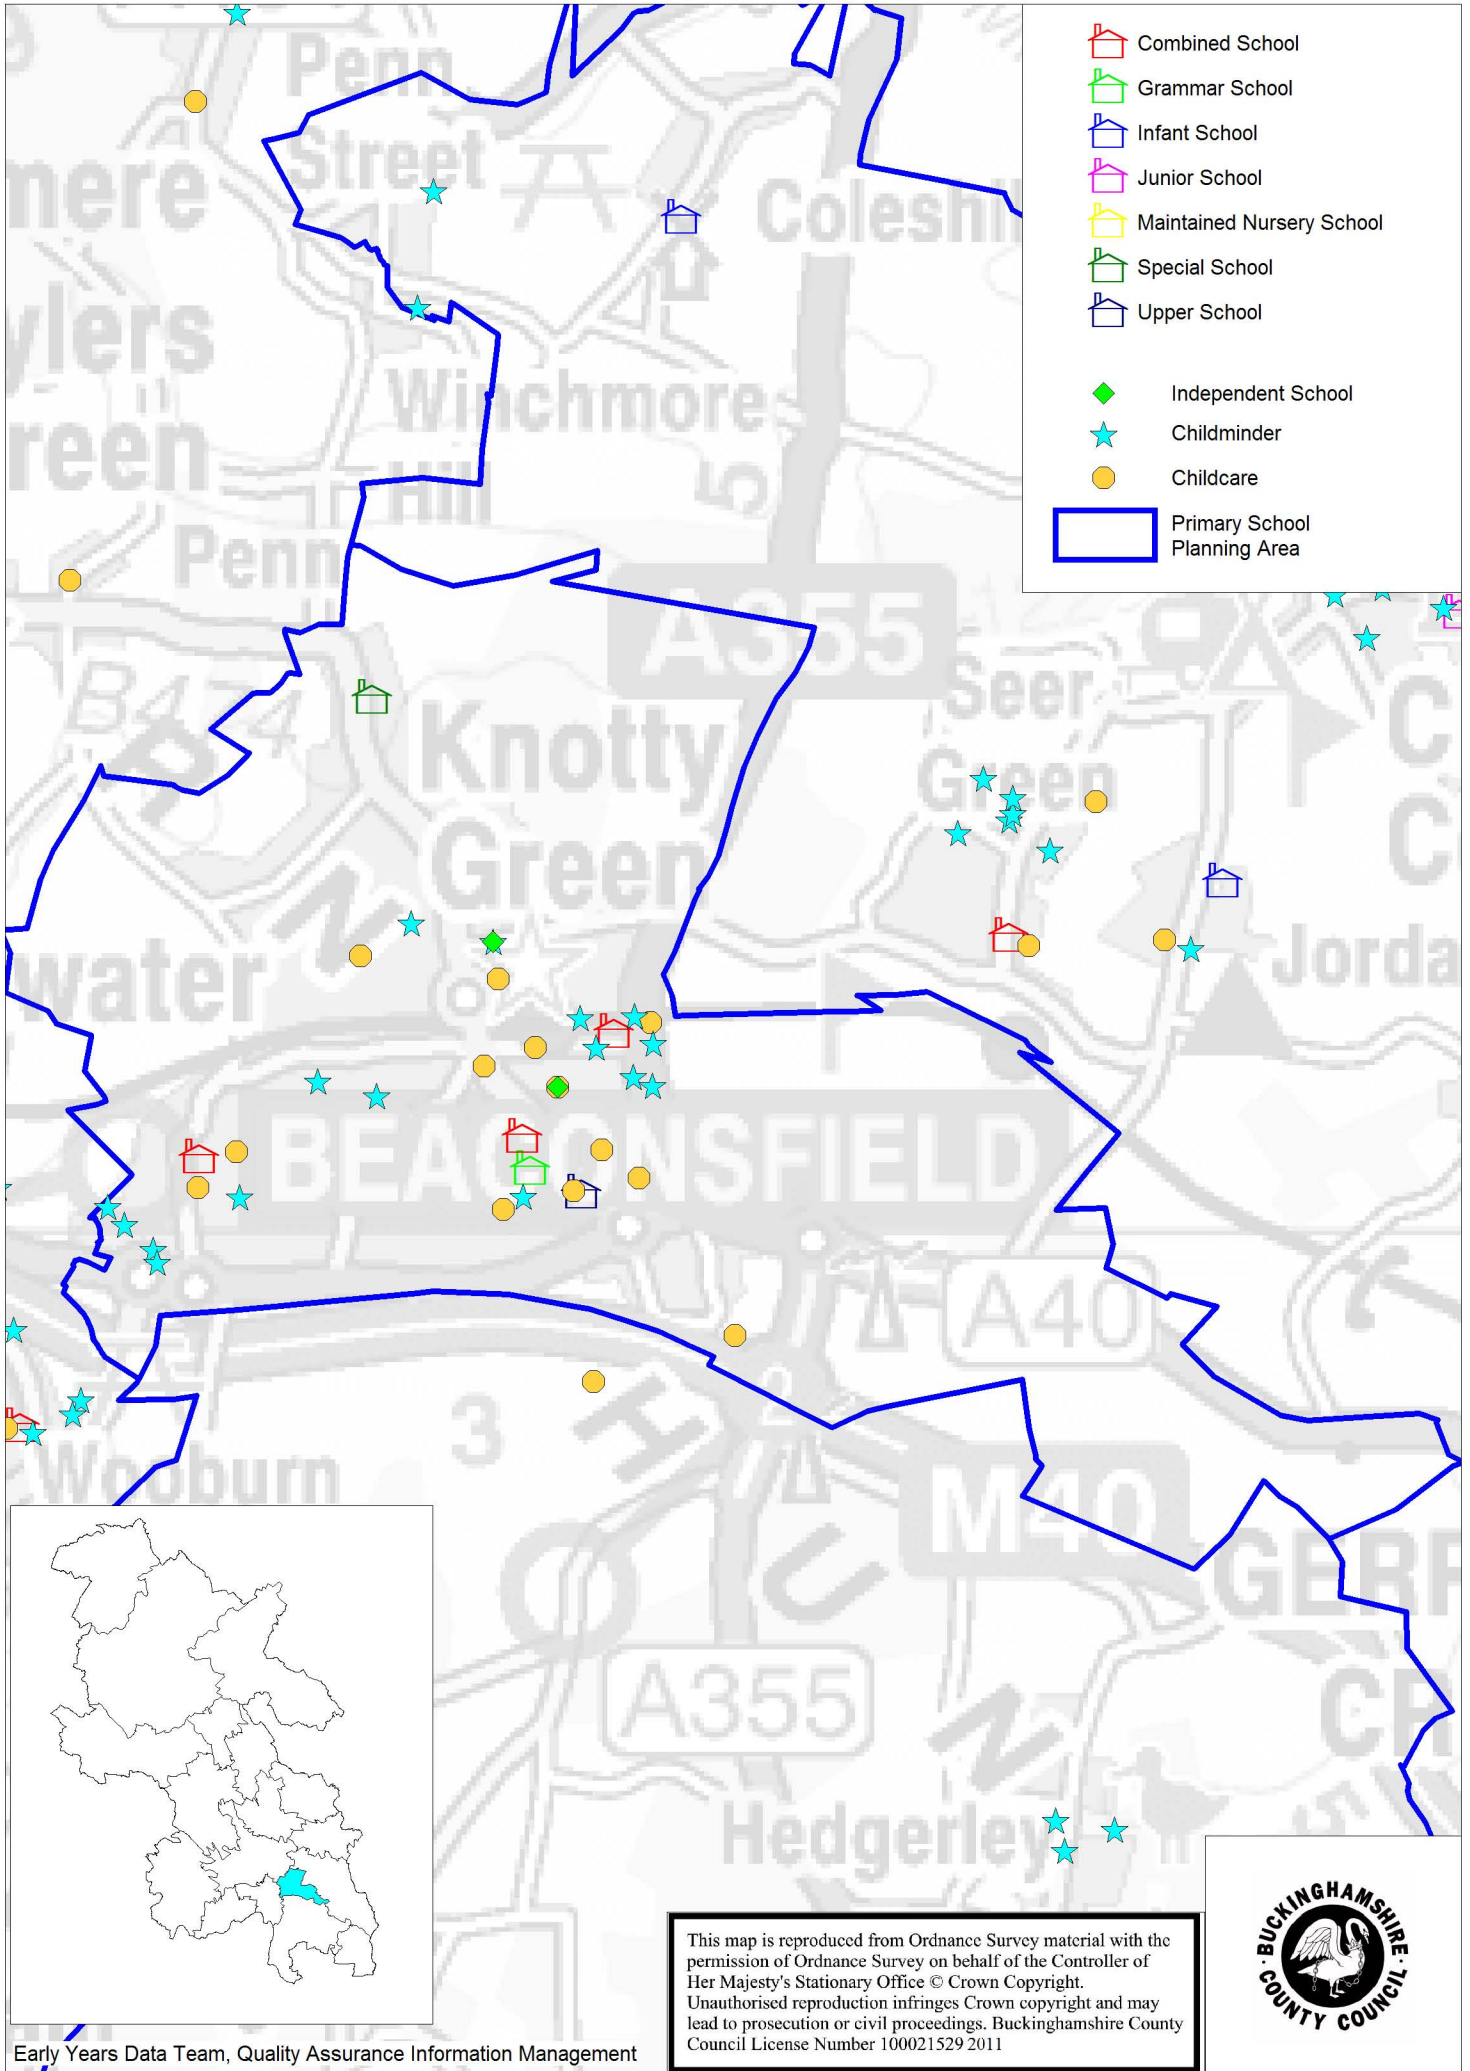

Beaconsfield Primary School Planning Area

	Buckinghamshire	Planning Area
Child Population		
0-2 year olds	18938	582
3-4 year olds	12866	391
5-7 year olds	19663	614
8-11 year olds	27451	843
12-14 year olds	20936	614
0-14 year olds	99854	3044
Predicted Demand for Childcare		
3-4 year olds only[^]	12480	379
Childcare Fees per Hour		
Maximum	£26.00	£10.67
Average	£4.66	£5.66
Minimum	£0.45	£3.11
Opening Hours		
Earliest Opening Time	05:00	07:00
Latest Closing Time	22:00	20:00
Longest Day (hours)	16.00	12.00
Shortest Day (hours)	0.33	1.00
Average Day (hours)	8.48	7.96

[^] presuming a take-up rate of 97% to allow for full take up for 4 year olds and less for 3 year olds

	Number of Providers	Registered Places (full time places)
After School Club	1	85
Breakfast Club	1	85
Childminder	18	85
Creche	0	0
Day Nursery	6	339
Holiday Club	2	80
Maintained School	3	151
Nursery Units of Independent Schools	2	100
Pre-School Playgroup	4	87
TOTAL	37	1012

	Buckinghamshire	Planning Area
Predicted Demand for Childcare		
3-4 year olds only[^]	12480	379
Supply of Childcare Places		
3-4 year olds only[^]	13619	339
Gap between Supply and Demand		
3-4 year olds only	1139	-40

[^] presuming a take-up rate of 97% to allow for full take up for 4 year olds and less for 3 year olds

	Buckinghamshire	Planning Area
Number of Places per 100 Children		
0-14 year olds (includes 3-4 year olds)	26	33
3-4 year olds only	106	87

Information and Advice for Parents, Carers, Children and Young People

Buckinghamshire Family Information Service (BFIS) provides confidential, impartial and up-to-date information and guidance on a wide range of topics of interest to parents, prospective parents, children and young people from 0 to 20 years. This can include information on childcare, early education, play and leisure activities, parenting courses, financial support, training and careers in childcare and setting up childcare businesses. BFIS can help parents match their needs to provision available to help them access the most appropriate and affordable childcare.

For more information call 0845 688 4944 or email familyinfo@buckscc.gov.uk

Beaconsfield Primary School Planning Area