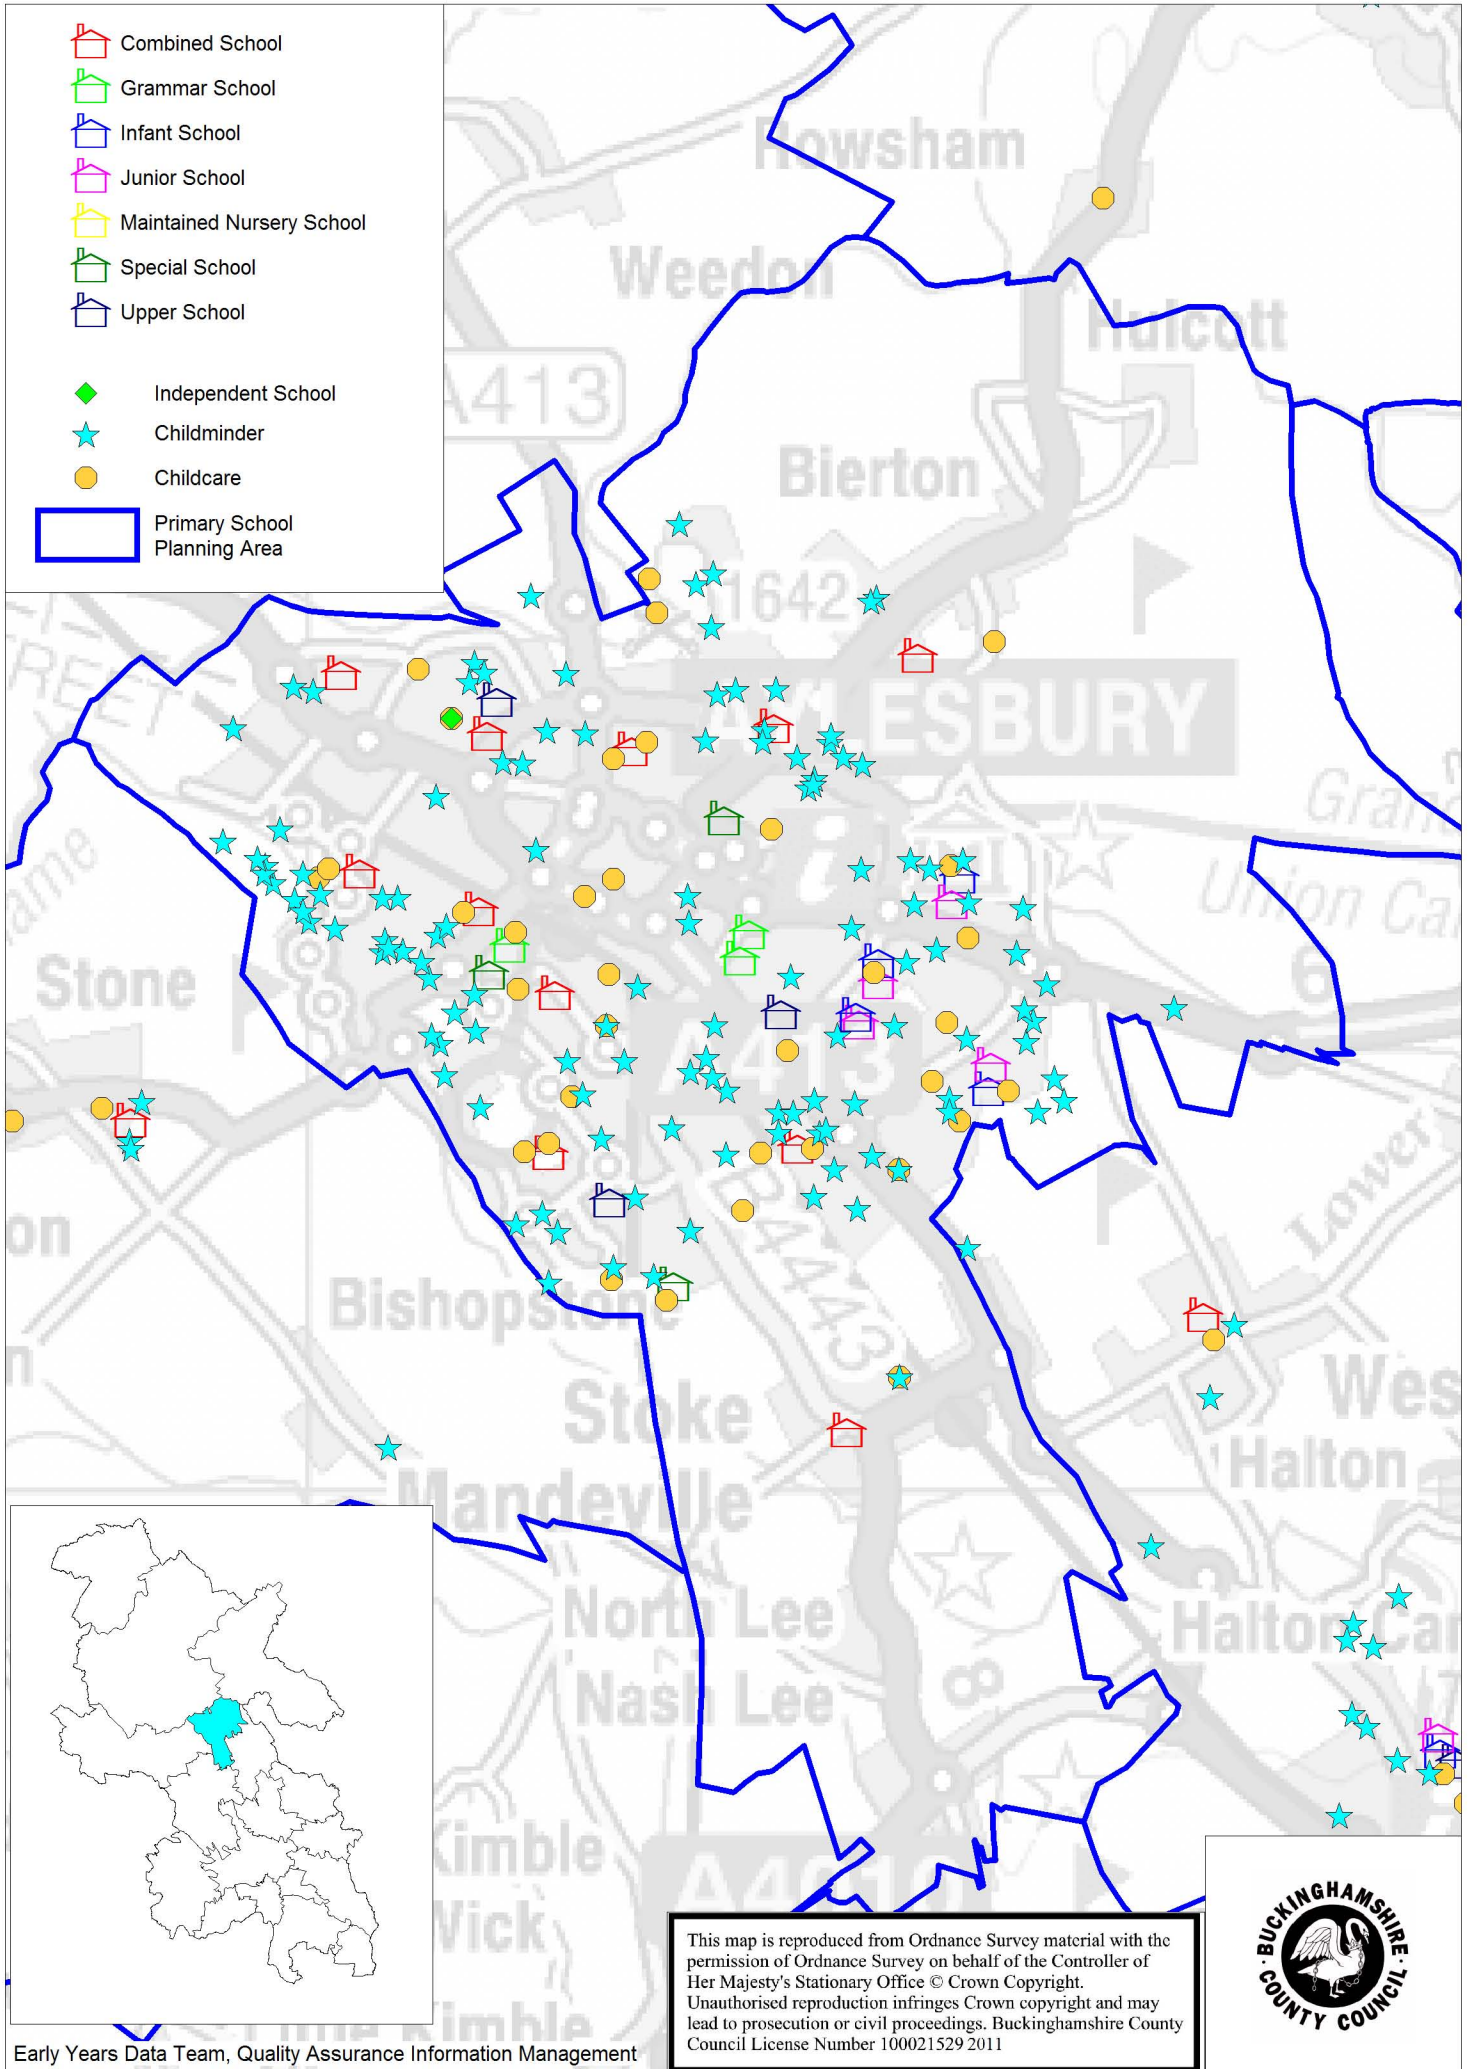

Aylesbury Town Primary School Planning Area

	Buckinghamshire	Planning Area
Child Population		
0-2 year olds	18938	3317
3-4 year olds	12866	2007
5-7 year olds	19663	2859
8-11 year olds	27451	3806
12-14 year olds	20936	2861
0-14 year olds	99854	14850
Predicted Demand for Childcare		
3-4 year olds only[^]	12480	1947
Childcare Fees per Hour		
Maximum	£26.00	£25.52
Average	£4.66	£4.55
Minimum	£0.45	£0.88
Opening Hours		
Earliest Opening Time	05:00	06:00
Latest Closing Time	22:00	22:00
Longest Day (hours)	16.00	16.00
Shortest Day (hours)	0.33	1.50
Average Day (hours)	8.48	8.97

[^] presuming a take-up rate of 97% to allow for full take up for 4 year olds and less for 3 year olds

	Number of Providers	Registered Places (full time places)
After School Club	6	248
Breakfast Club	3	136
Childminder	145	679
Creche	2	14
Day Nursery	9	722
Holiday Club	8	405
Maintained School	15	1255
Nursery Units of Independent Schoos	1	8
Pre-School Playgroup	21	594
TOTAL	210	4061

	Buckinghamshire	Planning Area
Predicted Demand for Childcare		
3-4 year olds only[^]	12480	1947
Supply of Childcare Places		
3-4 year olds only[^]	13619	2219
Gap between Supply and Demand		
3-4 year olds only	1139	272

[^] presuming a take-up rate of 97% to allow for full take up for 4 year olds and less for 3 year olds

	Buckinghamshire	Planning Area
Number of Places per 100 Children		
0-14 year olds (includes 3-4 year olds)	26	28
3-4 year olds only	106	111

Information and Advice for Parents, Carers, Children and Young People

Buckinghamshire Family Information Service (BFIS) provides confidential, impartial and up-to-date information and guidance on a wide range of topics of interest to parents, prospective parents, children and young people from 0 to 20 years. This can include information on childcare, early education, play and leisure activities, parenting courses, financial support, training and careers in childcare and setting up childcare businesses. BFIS can help parents match their needs to provision available to help them access the most appropriate and affordable childcare.

For more information call 0845 688 4944 or email familyinfo@buckscc.gov.uk

Aylesbury Town Primary School Planning Area