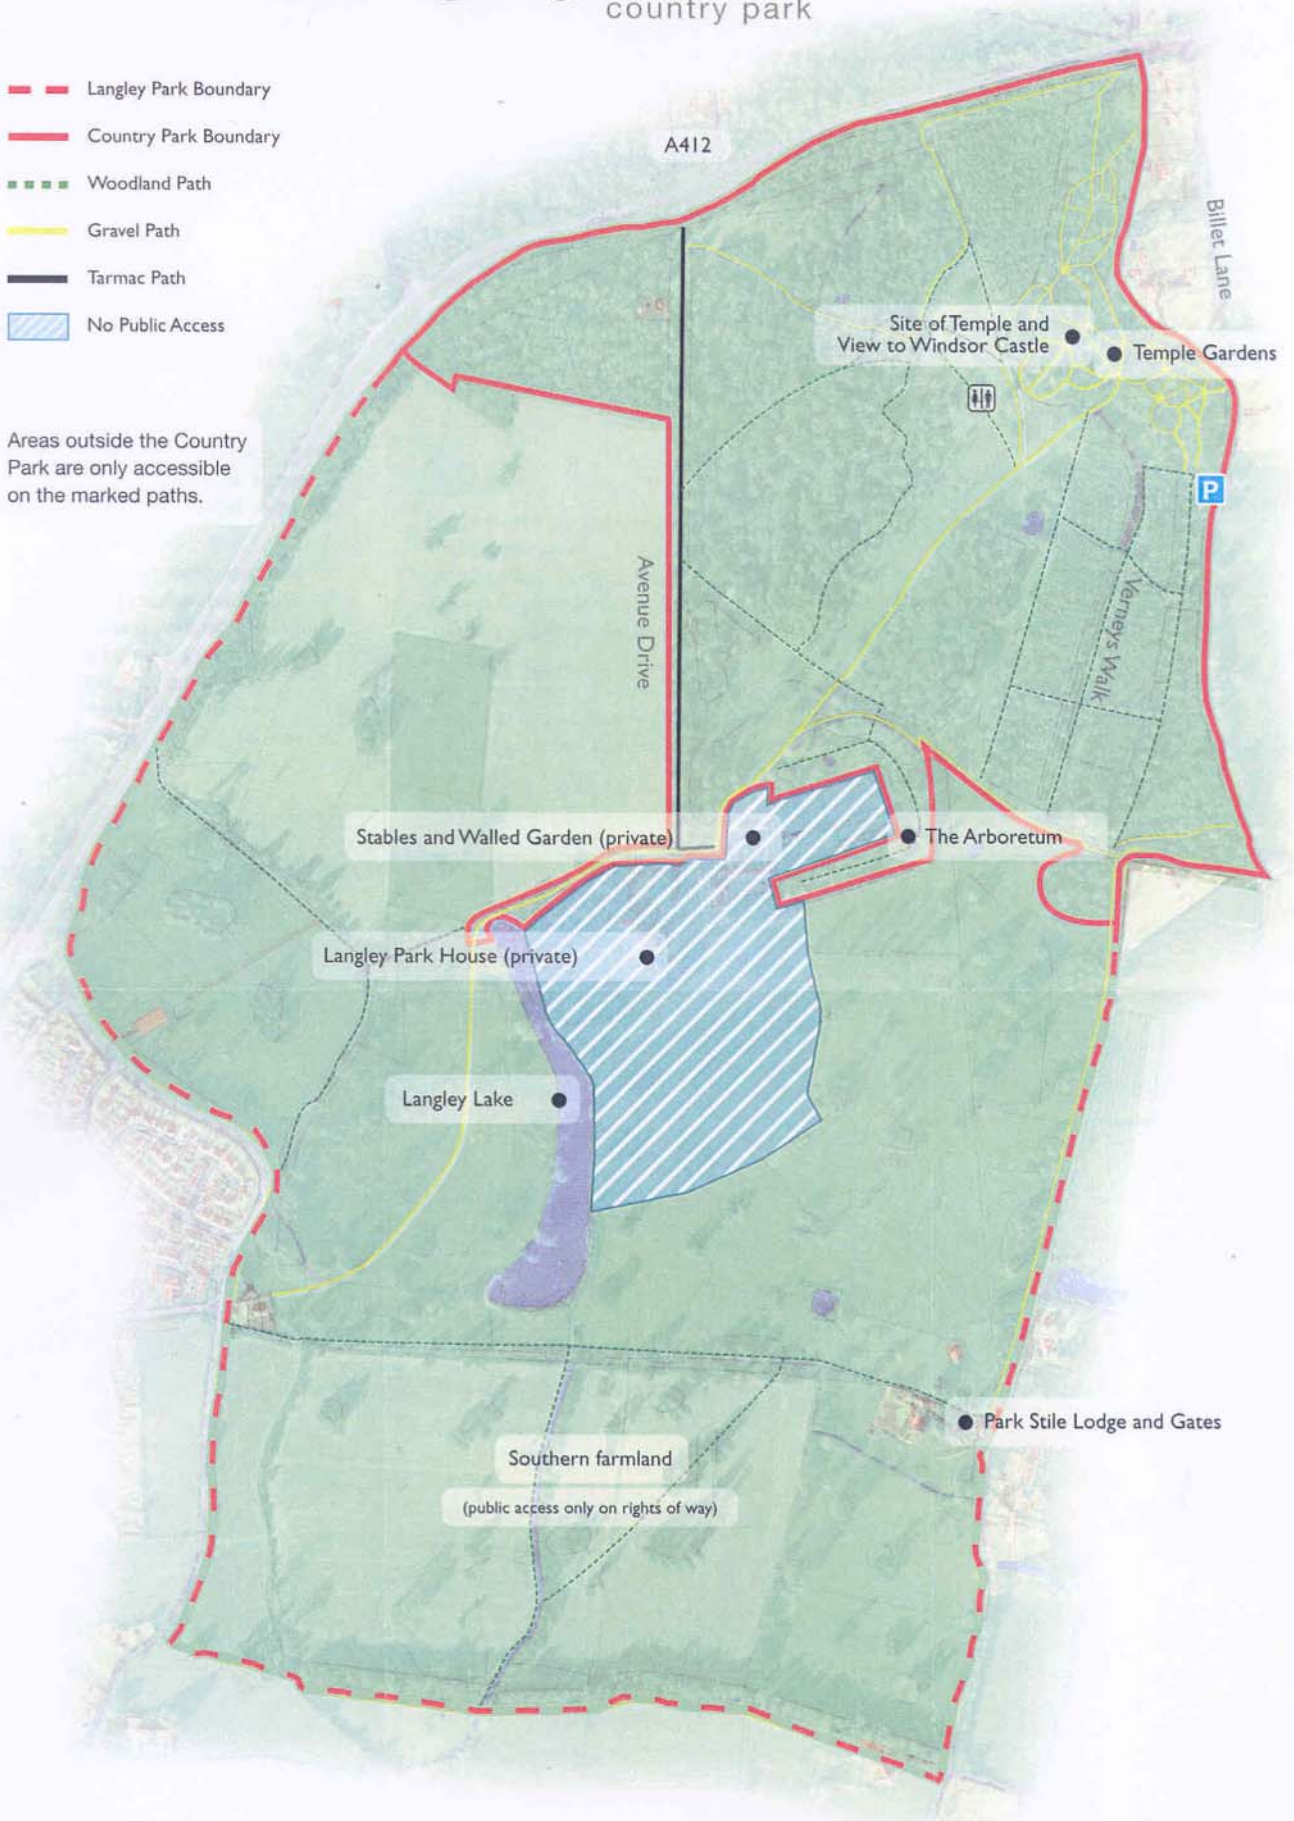

Langley Park

country park

- - - Langley Park Boundary
- Country Park Boundary
- · - · - Woodland Path
- Gravel Path
- Tarmac Path
- No Public Access

Areas outside the Country Park are only accessible on the marked paths.

0 0.1 0.2 0.4 0.5 Kilometers

0 0.05 0.1 0.2 0.25 Miles